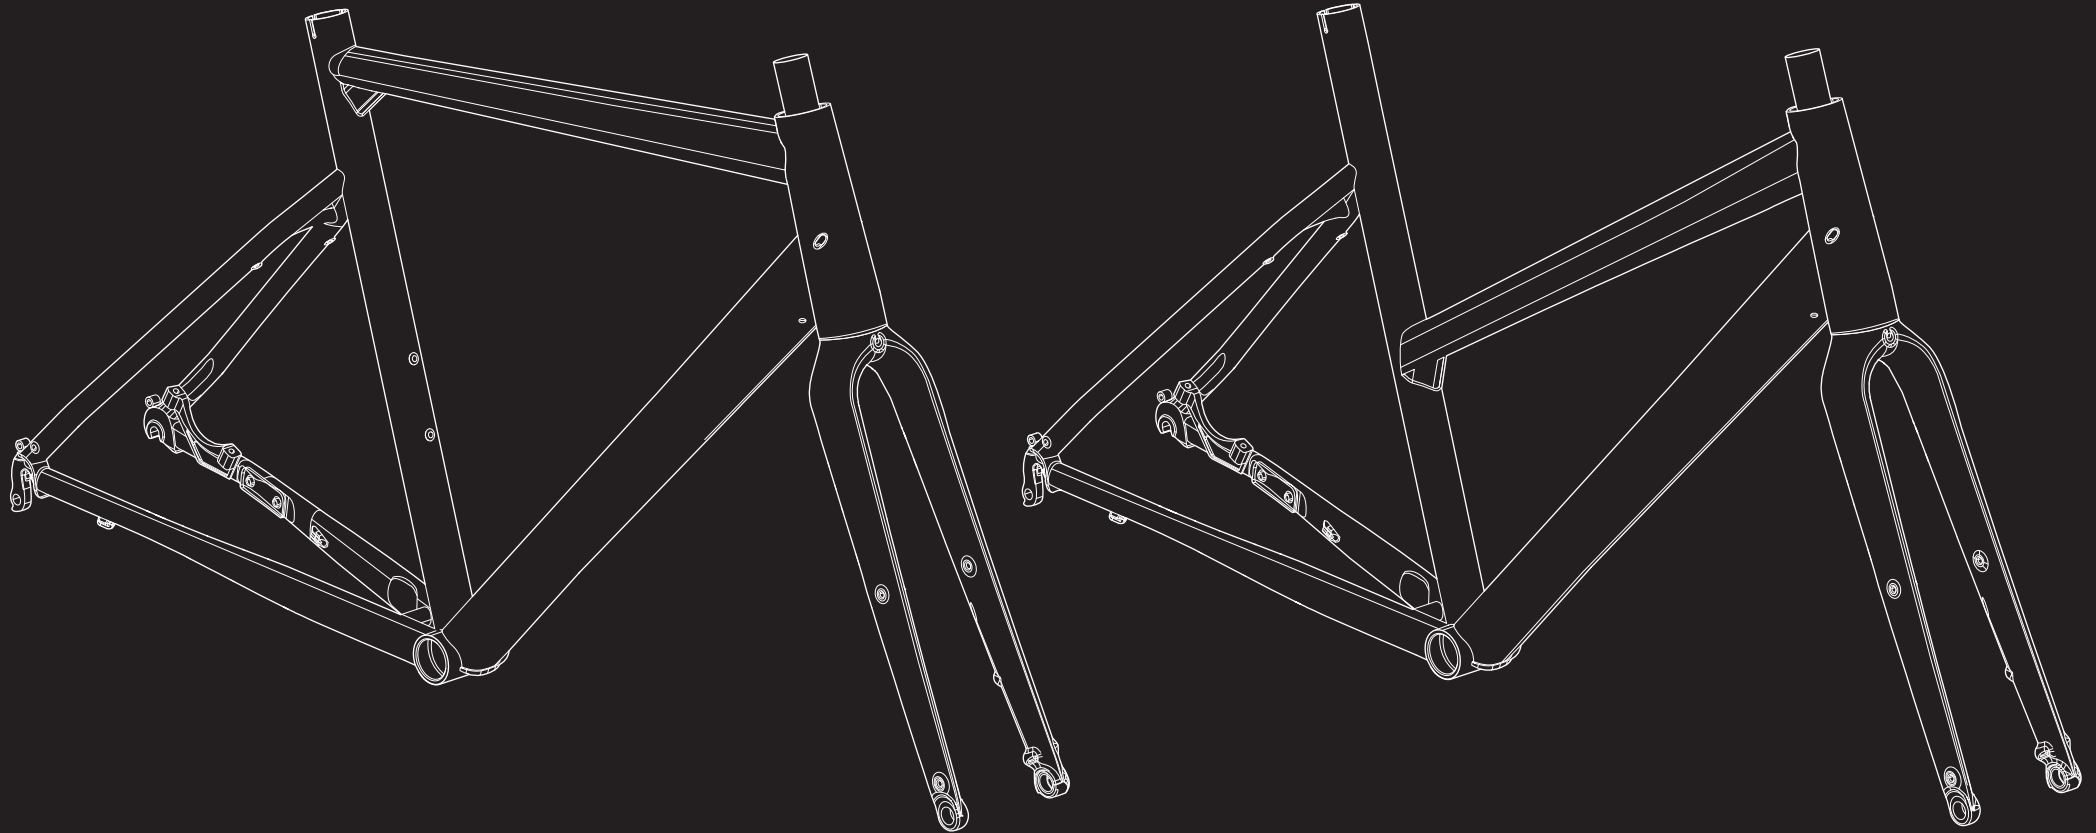

ROSE

ANY QUESTIONS?

technik@rosebikes.com

ROSE Bikes GmbH
Schersweide 4
46395 Bocholt, Germany

MULTI STREET

FRAME DETAILS
MODEL YEAR 2020