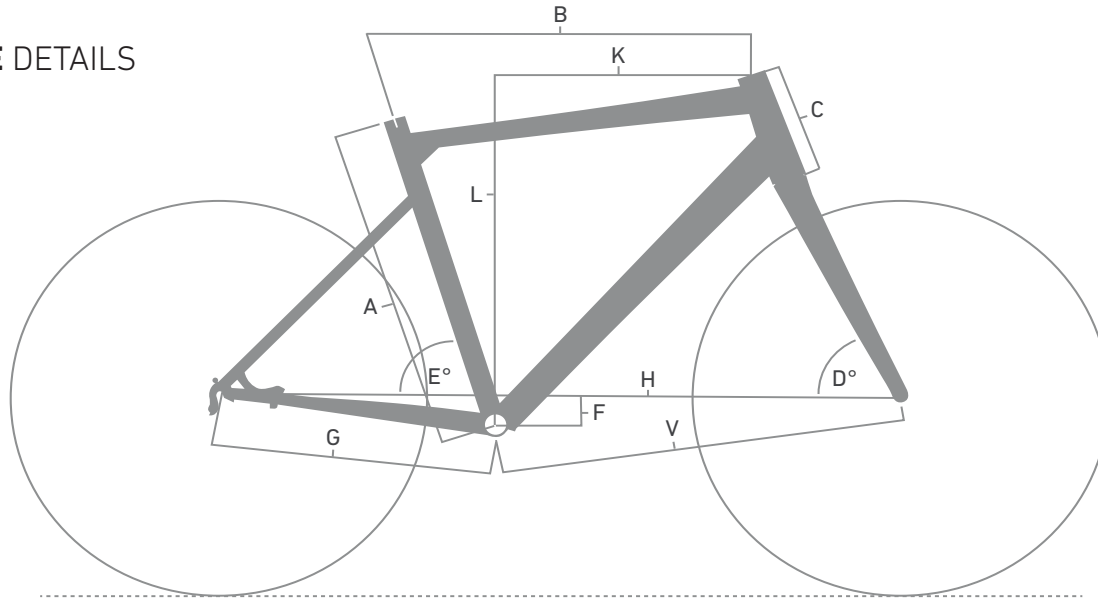

MULTI STREET

FRAME DETAILS

FRAME INTERFACES

BOTTOM BRACKET	BSA 68
REAR WHEEL AXLE	135mm QR
REAR BRAKE MOUNT	160 mm PostMount
MAX Ø DISC	160 mm
Ø SEATPOST	31.6 mm
MAX. TIRE SIZE	38 mm
MAX. CHAINRING SIZE	48/36/26T
FRONT DERAILLEUR MOUNT	yes
BOTTLE CAGE	yes, Mens 2x / Ladies 1x
REAR RACK MOUNT	yes, max. load 8 kg per side

FORK INTERFACES

FRONT WHEEL AXLE	12 x 100 mm Thru-axle
FRONT BRAKE MOUNT	FlatMount with Post-Mount Adapter - 160 mm
MAX Ø DISC	160 mm
MAX. TIRE SIZE	38 mm
LOWRIDER MOUNT	yes, max. load 7.5 kg per side

MAX SYSTEM WEIGHT (RIDER + BICYCLE + CLOTHING + GEAR + LUGGAGE): 130 KG

FRAME GEOMETRY

		MENS 19"	MENS 21"	MENS 23"	MENS 25"	LADIES 17"	LADIES 19"	LADIES 21"
SEATTUBE LENGTH [MM]	A	480	534	584	635	432	480	534
TOPTUBE LENGTH HORIZONTAL [MM]	B	575	590	600	610	565	575	590
HEADTUBE LENGTH [MM]	C	165	185	205	225	175	175	195
HEAD TUBE ANGLE	D	70°	71°	72°		70°		71°
SEAT TUBE ANGLE	E	72.5°		72°		73°		
BB DROP [MM]	F	50				50		
REAR CENTER [MM] (CHAINSTAY LENGTH) [MM]	G	440				440		
WHEELBASE [MM]	H	1074.5	1080	1073.5	1088.5	1070	1080	1086
REACH [MM]	K	398	406	403	412	390	401	409
STACK [MM]	L	560	583	606.5	625.5	570	570	593
FRONT CENTER [MM]	V	639	644.5	638	653	635	645	650.5