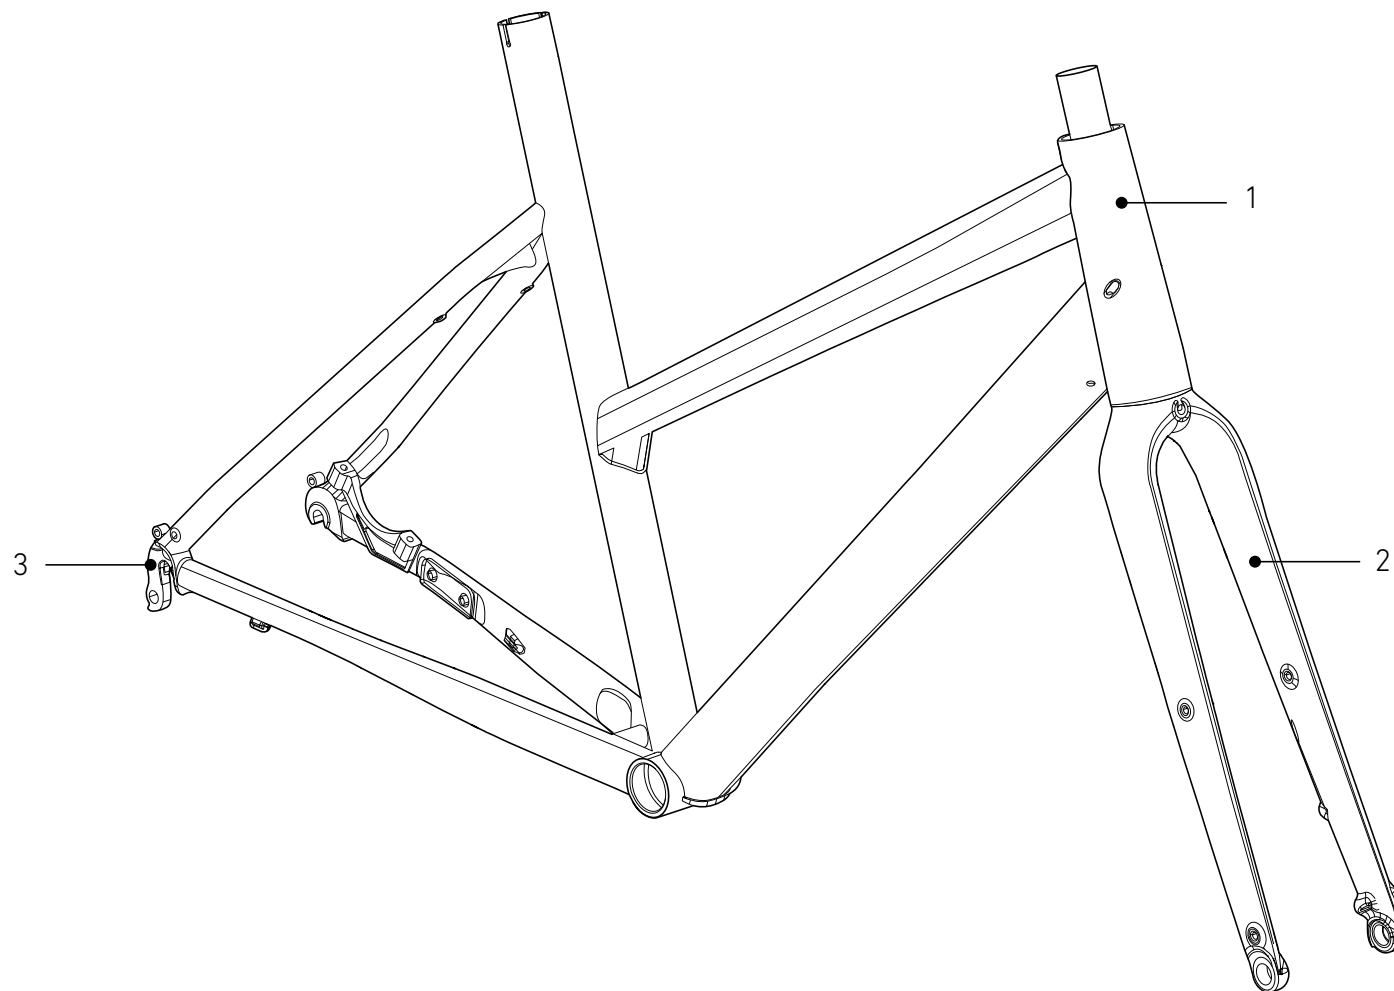

MULTI STREET

FRAME DETAILS LADIES

POS	DESCRIPTION	SPECIFICATIONS	ART. NR.
1	frame	color: matt-black/shiny-grey/shiny-red	2270817
		color: matt-grey/shiny-white/fluo-yellow	2270818
2	fork	color: matt-black/shiny-grey/shiny-red	2270856
		color: matt-grey/shiny-white/fluo-yellow	2270857
3	rear derailleur		227553301