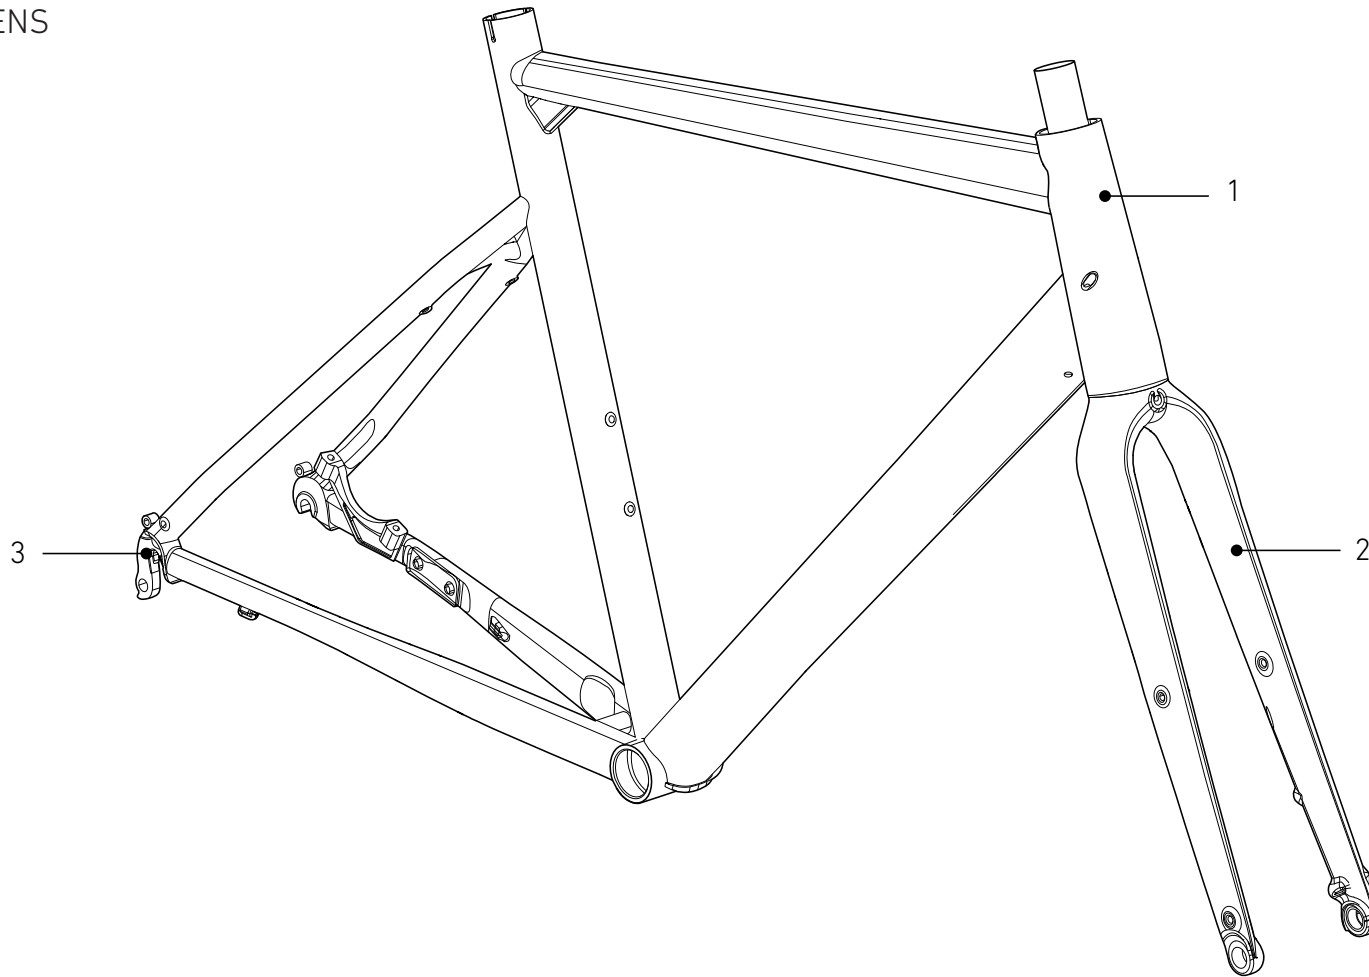

## FRAME DETAILS MENS

POS	DESCRIPTION	SPECIFICATIONS	ART. NR.
1	frame	color: matt-black/shiny-grey/shiny-red	2270815
		color: matt-grey/shiny-white/fluo-yellow	2270816
2	fork	color: matt-black/shiny-grey/shiny-red	2270856
		color: matt-grey/shiny-white/fluo-yellow	2270857
3	rear derailleur		227553301