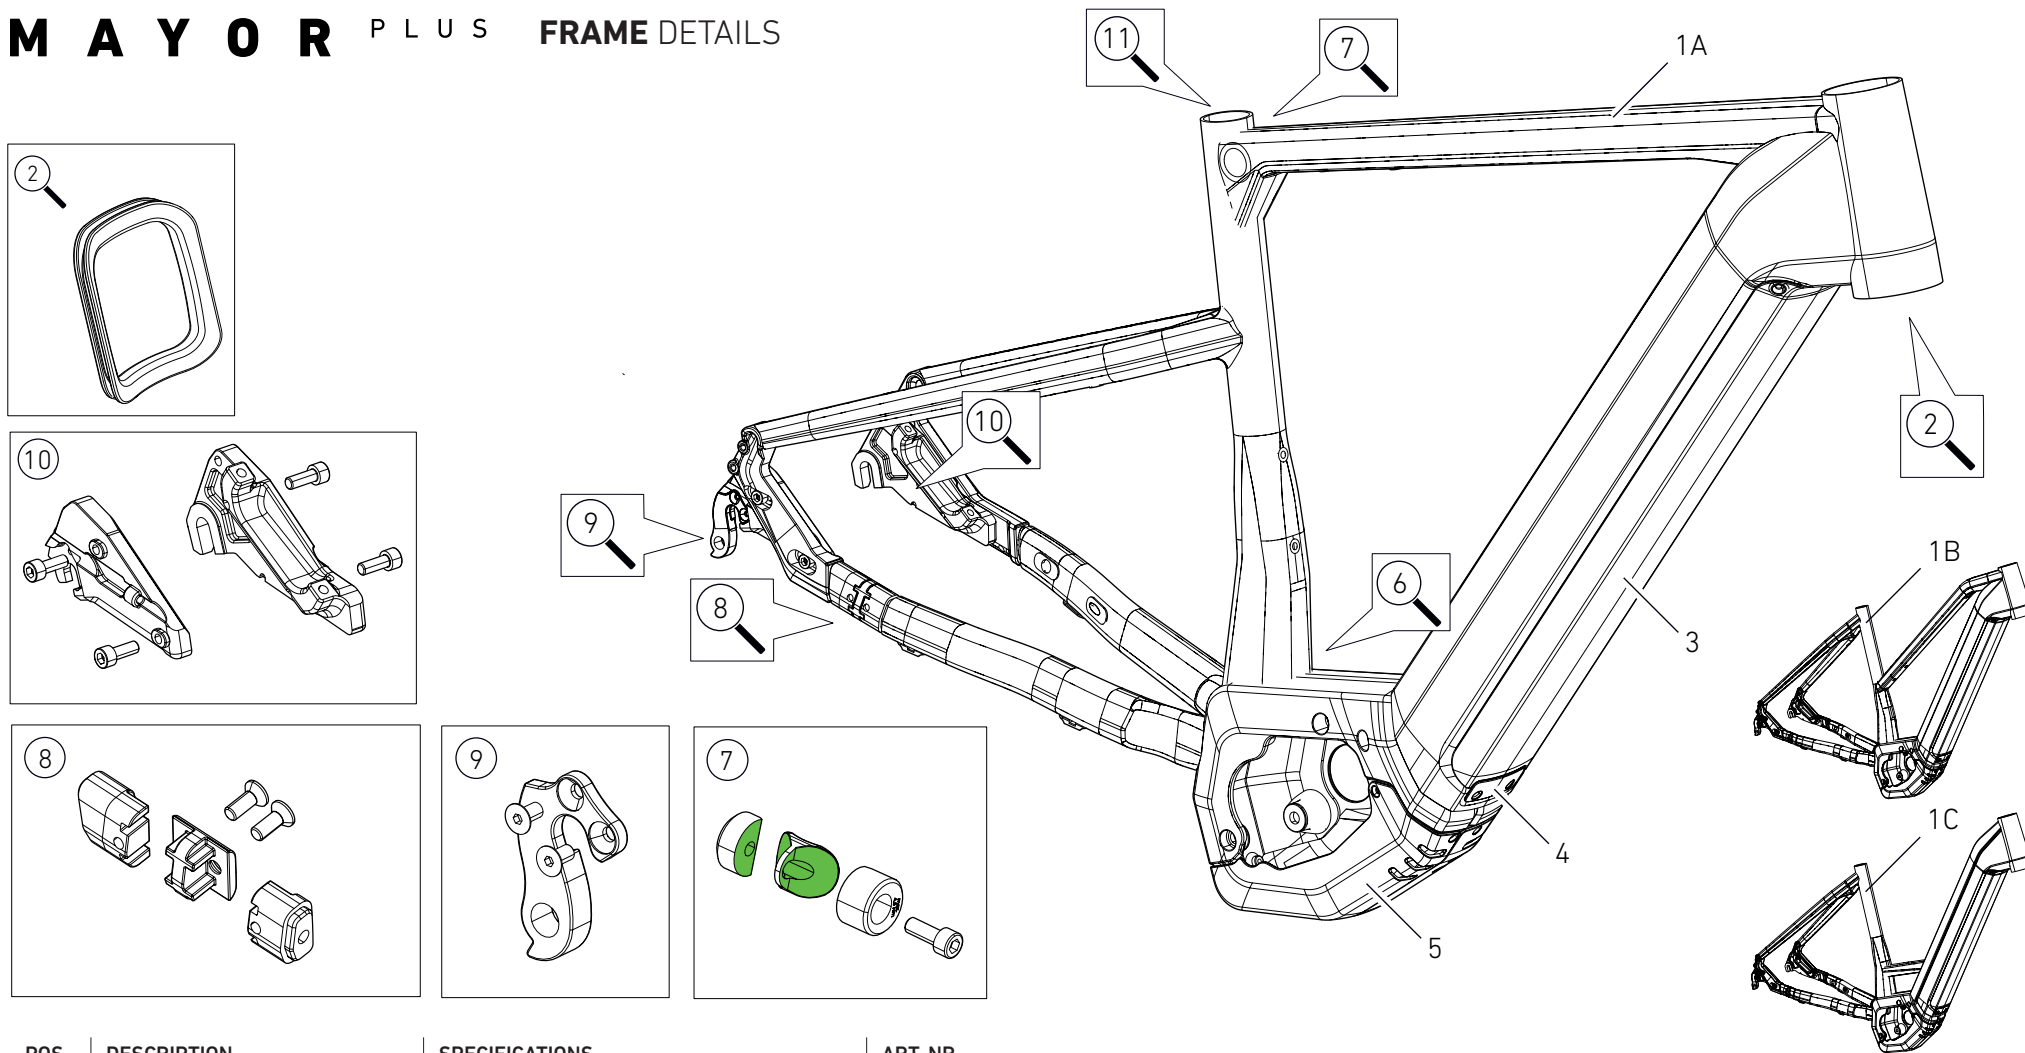

MAYOR PLUS FRAME DETAILS

POS.	DESCRIPTION	SPECIFICATIONS	ART. NR.
1A	frame	gray	2312111
		green	2312112
1B	frame mid step	gray	2312119
		green	2312120
1C	frame low step	gray	2312123
		green	2312124
2	H/T rubber cable routing		2313568
3	battery cover	cover + 2x M4 x 10 mm	2313570
4	cover plate	plate + 2x M4x10mm	
5	motor cover	cover + 8x M4 x 10 mm	2313575
6	charging plug		

POS.	DESCRIPTION	SPECIFICATIONS	ART. NR.
7	seat post clamp	Ø31.6 mm Clamp (3Pcs.) + M6 x 22 mm	2313577
8	belt drive insert	insert + 2x M6 x 16 mm	231357901
		QR + 2x M4 x 8 mm	2314590
		QR cutted + 2x M4 x 8 mm	2313582
10	slider (includes pos. 8)	Boost 12mm + M4 x 8 mm	225194101
		QR 135 + 4x M6 x 16 mm	2313581
		Boost 12mm + 4x M6 x 16 mm	2314589
11	rubber ring	dirt seal seat tube	2256912
	GREASE	Motorex Bike Grease 2000 100 g	49208600