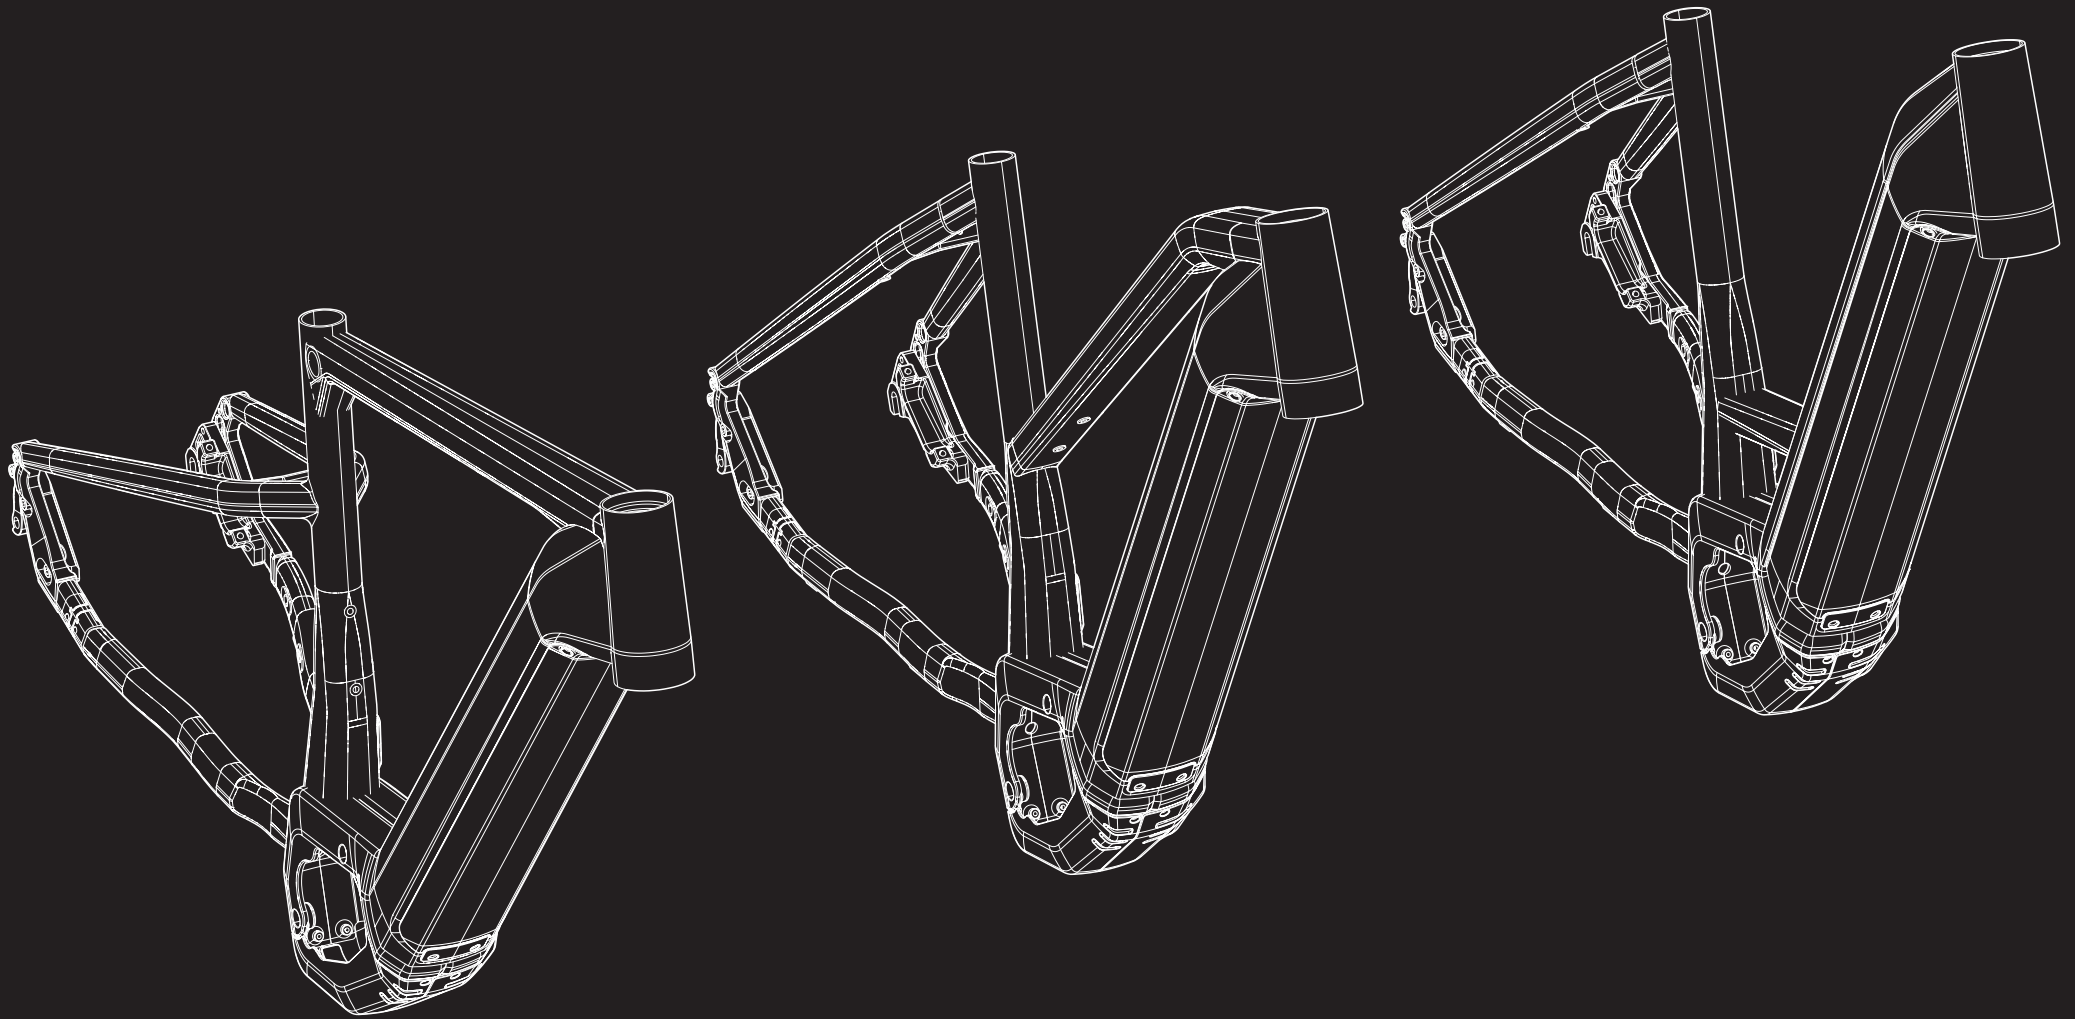

ROSE

ANY QUESTIONS?
technik@rosebikes.com

ROSE Bikes GmbH
Schersweide 4
46395 Bocholt, Germany

M A Y O R P L U S

FRAME DETAILS