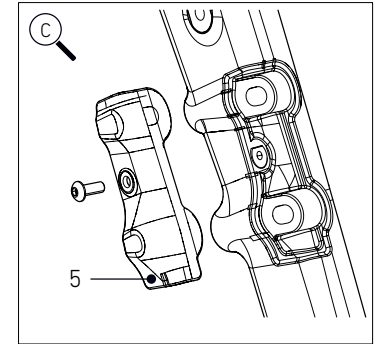

ROSE

ANY QUESTIONS?

technik@rosebikes.com

ROSE Bikes GmbH
Schersweide 4
46395 Bocholt, Germany

S N E A K

FRAME DETAILS

SNEAK FRAME DETAILS

POS.	DESCRIPTION	SPECIFICATIONS	ART. NR.
1	frame	color: chalk	2319323
		color: faded denim	2319322
1B	frame mid step	color: chalk	2319325
		color: light mint	2319324
2	fork	color: chalk	2324063
		color: faded denim	2319326
		color: light mint	2319327
3	derailleur hanger	standard	2330498
		direct mount	2297412
4	kick stand cover		2330527
5	front brake mount cover	color: chalk	2331997
		color: faded denim	2331990
		color: light mint	2331998
	kick stand screws	2x M6x20 mm	

SNEAK

FRAME DETAILS

FRAME GEOMETRY

		S	M	L	XL
SEATTUBE LENGTH [MM]	A	468	519	569	620
TOPTUBE LENGTH HORIZONTAL [MM]	B	575	590	603	615
HEAD TUBE LENGTH [MM]	C	135	155	175	202
HEAD TUBE ANGLE	D	70,5°	71°	71,5°	72°
SEAT TUBE ANGLE	E	72,5°	72,5°	72,5°	72,5°
BB DROP [MM]	F	60	60	60	60
REAR CENTER [MM] (CHAINSTAY LENGTH)	G	445	445	445	445
WHEELBASE [MM]	H	1065,9	1076,6	1084,9	1091,8
REACH [MM]	J	401	410	416	419
STACK [MM]	K	551	571	592	620
STACK TO REACH RATIO	O	1,37	1,39	1,42	1,48
FORK LENGTH [MM]	U	404,2	404,2	404,2	404,2
FORK OFFSET [MM]	P	47	47	47	47

FRAME INTERFACES

REAR WHEEL AXLE	-
REAR BRAKE MOUNT	Flatmount 160 mm
MAX Ø DISC	160 mm only!
Ø SEATPOST	30.9 mm
MAX. TIRE SIZE	700Cx47, with mud guards 700Cx42
MAX. CHAINRING SIZE	1x 46T
FRONT DERAILLEUR MOUNT	no
BOTTLE CAGE	yes, 2x
REAR RACK MOUNT	no

FORK INTERFACES

FRONT WHEEL AXLE	12 x 100 mm: ROSE Art. Nr.: 227585701
FRONT BRAKE MOUNT	Flatmount 160 mm - 180 mm
MAX Ø DISC	180 mm
MAX. TIRE SIZE	700Cx47, with mud guards 700Cx42
LOWRIDER MOUNT	not compatible
BOTTLE CAGE	yes, 2x