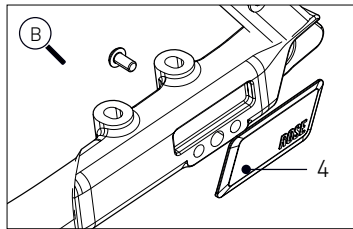

ROSE

ANY QUESTIONS?

technik@rosebikes.com

ROSE Bikes GmbH
Schersweide 4
46395 Bocholt, Germany

S N E A K

FRAME DETAILS

SNEAK FRAME DETAILS

POS.	DESCRIPTION	SPECIFICATIONS	ART. NR.
1	frame	color: chalk	2319323
		color: faded denim	2319322
1B	frame mid step	color: chalk	2319325
		color: light mint	2319324
2	fork	color: chalk	2324063
		color: faded denim	2319326
		color: light mint	2319327
3	derailleur hanger	standard	2330498
		direct mount	2297412
4	kick stand cover		2330527
5	front brake mount cover	color: chalk	2331997
		color: faded denim	2331990
		color: light mint	2331998
	kick stand screws	2x M6x20 mm	

SNEAK

FRAME DETAILS

FRAME GEOMETRY

		S	M	L	XL
SEATTUBE LENGTH [MM]	A	468	519	569	620
TOPTUBE LENGTH HORIZONTAL [MM]	B	575	590	603	615
HEAD TUBE LENGTH [MM]	C	135	155	175	202
HEAD TUBE ANGLE	D	70,5°	71°	71,5°	72°
SEAT TUBE ANGLE	E	72,5°	72,5°	72,5°	72,5°
BB DROP [MM]	F	60	60	60	60
REAR CENTER [MM] (CHAINSTAY LENGTH)	G	445	445	445	445
WHEELBASE [MM]	H	1065,9	1076,6	1084,9	1091,8
REACH [MM]	J	401	410	416	419
STACK [MM]	K	551	571	592	620
STACK TO REACH RATIO	O	1,37	1,39	1,42	1,48
FORK LENGTH [MM]	U	404,2	404,2	404,2	404,2
FORK OFFSET [MM]	P	47	47	47	47

FRAME INTERFACES

REAR WHEEL AXLE	-
REAR BRAKE MOUNT	Flatmount 160 mm
MAX Ø DISC	160 mm only!
Ø SEATPOST	30.9 mm
MAX. TIRE SIZE	700Cx47, with mud guards 700Cx42
MAX. CHAINRING SIZE	1x 46T
FRONT DERAILLEUR MOUNT	no
BOTTLE CAGE	yes, 2x
REAR RACK MOUNT	no

FORK INTERFACES

FRONT WHEEL AXLE	12 x 100 mm: ROSE Art. Nr.: 227585701
FRONT BRAKE MOUNT	Flatmount 160 mm - 180 mm
MAX Ø DISC	180 mm
MAX. TIRE SIZE	700Cx47, with mud guards 700Cx42
LOWRIDER MOUNT	not compatible
BOTTLE CAGE	yes, 2x