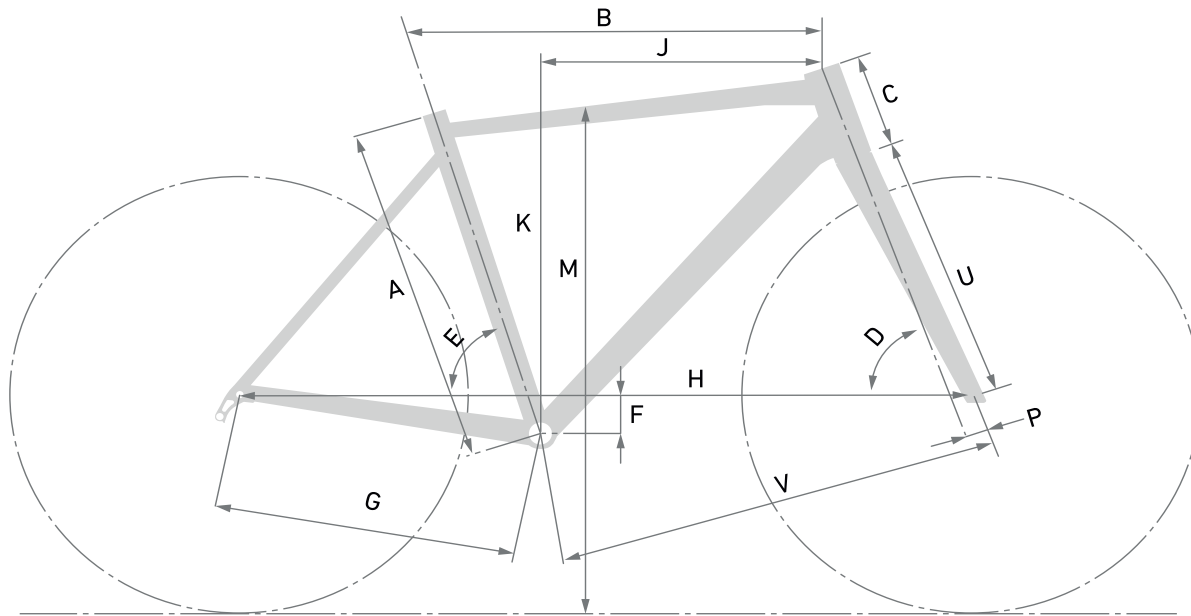

ROSE

ANY QUESTIONS?

technik@rosebikes.com

ROSE Bikes GmbH
Schersweide 4
46395 Bocholt, Germany

S N E A K

FRAME DETAILS

SNEAK FRAME DETAILS

POS.	DESCRIPTION	SPECIFICATIONS	ART. NR.
1	frame	color: chalk	2319323
		color: faded denim	2319322
1B	frame mid step	color: chalk	2319325
		color: light mint	2319324
2	fork	color: chalk	2324063
		color: faded denim	2319326
		color: light mint	2319327
3	derailleur hanger	standard	2330498
		direct mount	2297412
4	kick stand cover		2330527
5	front brake mount cover	color: chalk	2331997
		color: faded denim	2331990
		color: light mint	2331998
	kick stand screws	2x M6x20 mm	

SNEAK

FRAME DETAILS

FRAME GEOMETRY

		S	M	L	XL
SEATTUBE LENGTH [MM]	A	468	519	569	620
TOPTUBE LENGTH HORIZONTAL [MM]	B	575	590	603	615
HEAD TUBE LENGTH [MM]	C	135	155	175	202
HEAD TUBE ANGLE	D	70,5°	71°	71,5°	72°
SEAT TUBE ANGLE	E	72,5°	72,5°	72,5°	72,5°
BB DROP [MM]	F	60	60	60	60
REAR CENTER [MM] (CHAINSTAY LENGTH)	G	445	445	445	445
WHEELBASE [MM]	H	1065,9	1076,6	1084,9	1091,8
REACH [MM]	J	401	410	416	419
STACK [MM]	K	551	571	592	620
STACK TO REACH RATIO	O	1,37	1,39	1,42	1,48
FORK LENGTH [MM]	U	404,2	404,2	404,2	404,2
FORK OFFSET [MM]	P	47	47	47	47

FRAME INTERFACES

REAR WHEEL AXLE	-
REAR BRAKE MOUNT	Flatmount 160 mm
MAX Ø DISC	160 mm only!
Ø SEATPOST	30.9 mm
MAX. TIRE SIZE	700Cx47, with mud guards 700Cx42
MAX. CHAINRING SIZE	1x 46T
FRONT DERAILLEUR MOUNT	no
BOTTLE CAGE	yes, 2x
REAR RACK MOUNT	no

FORK INTERFACES

FRONT WHEEL AXLE	12 x 100 mm: ROSE Art. Nr.: 227585701
FRONT BRAKE MOUNT	Flatmount 160 mm - 180 mm
MAX Ø DISC	180 mm
MAX. TIRE SIZE	700Cx47, with mud guards 700Cx42
LOWRIDER MOUNT	not compatible
BOTTLE CAGE	yes, 2x