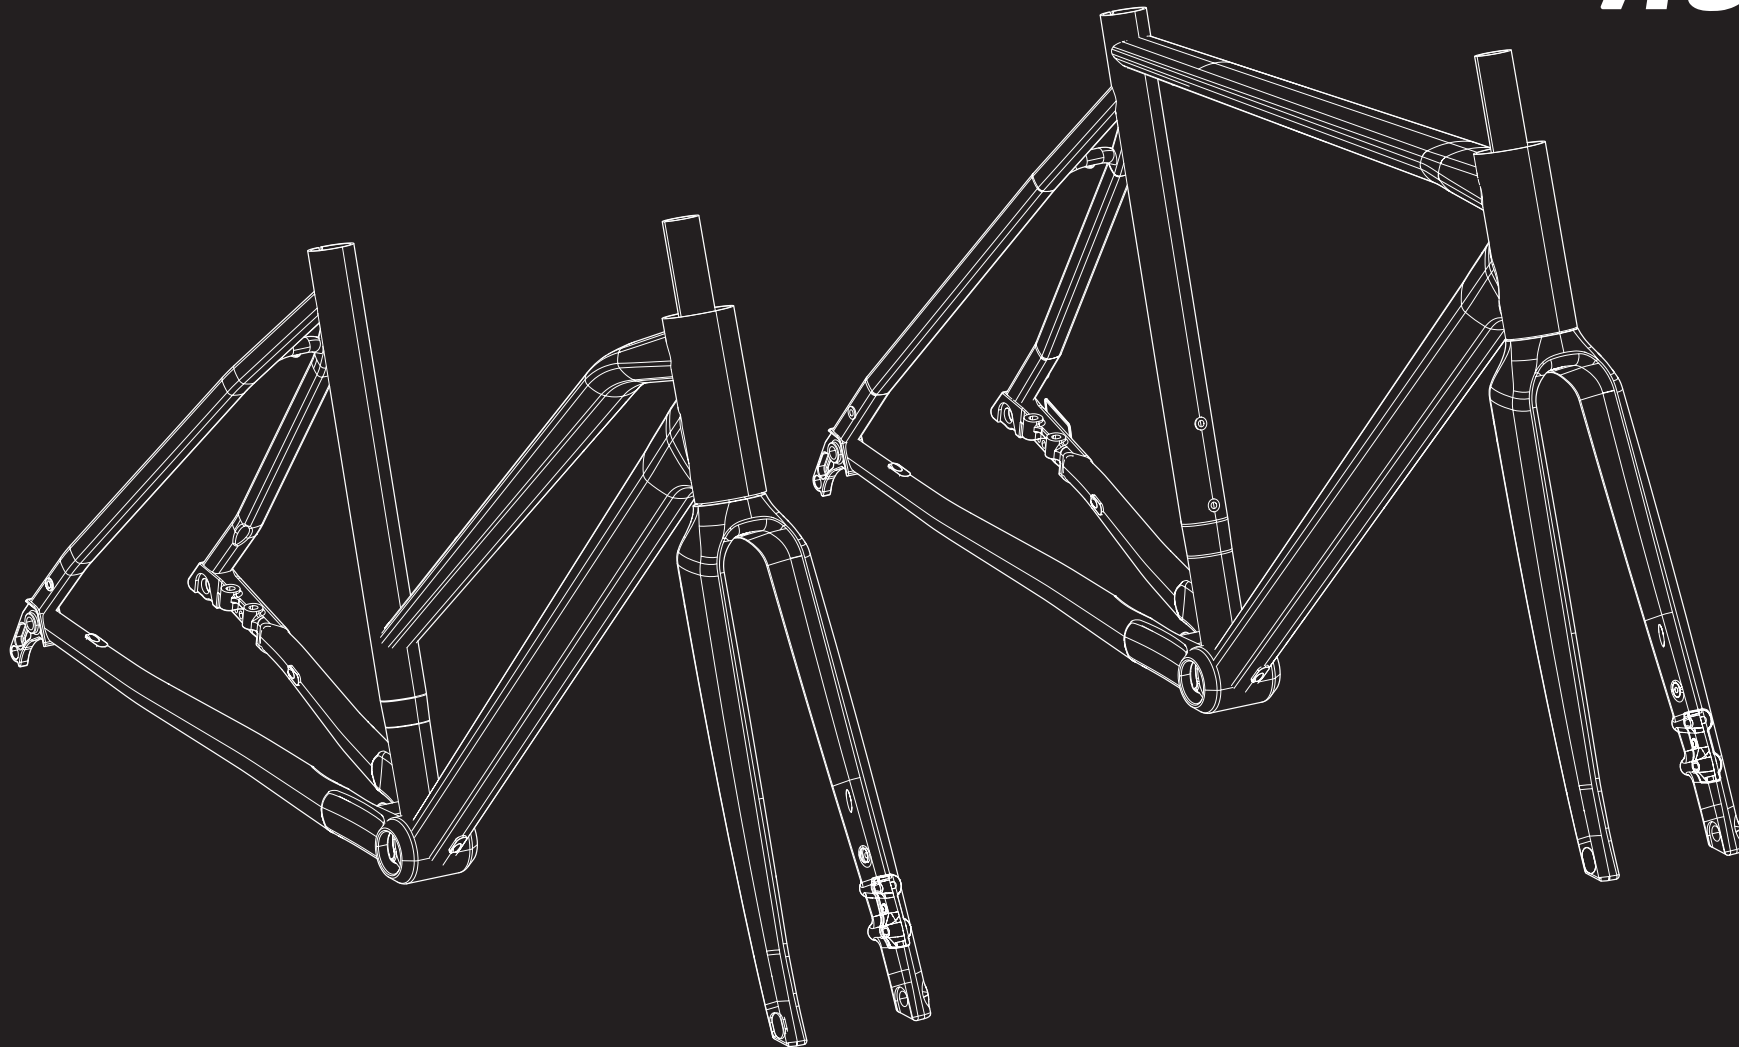

ROSE

ANY QUESTIONS?

technik@rosebikes.com

ROSE Bikes GmbH
Schersweide 4
46395 Bocholt, Germany

S N E A K

FRAME DETAILS

SNEAK FRAME DETAILS

POS.	DESCRIPTION	SPECIFICATIONS	ART. NR.
1	frame	color: chalk	2319323
		color: faded denim	2319322
1B	frame mid step	color: chalk	2319325
		color: light mint	2319324
2	fork	color: chalk	2324063
		color: faded denim	2319326
		color: light mint	2319327
3	derailleur hanger	standard	2330498
		direct mount	2297412
4	kick stand cover		2330527
5	front brake mount cover	color: chalk	2331997
		color: faded denim	2331990
		color: light mint	2331998
	kick stand screws	2x M6x20 mm	

SNEAK

FRAME DETAILS

FRAME GEOMETRY

		S	M	L	XL
SEATTUBE LENGTH [MM]	A	468	519	569	620
TOPTUBE LENGTH HORIZONTAL [MM]	B	575	590	603	615
HEAD TUBE LENGTH [MM]	C	135	155	175	202
HEAD TUBE ANGLE	D	70,5°	71°	71,5°	72°
SEAT TUBE ANGLE	E	72,5°	72,5°	72,5°	72,5°
BB DROP [MM]	F	60	60	60	60
REAR CENTER [MM] (CHAINSTAY LENGTH)	G	445	445	445	445
WHEELBASE [MM]	H	1065,9	1076,6	1084,9	1091,8
REACH [MM]	J	401	410	416	419
STACK [MM]	K	551	571	592	620
STACK TO REACH RATIO	O	1,37	1,39	1,42	1,48
FORK LENGTH [MM]	U	404,2	404,2	404,2	404,2
FORK OFFSET [MM]	P	47	47	47	47

FRAME INTERFACES

REAR WHEEL AXLE	-
REAR BRAKE MOUNT	Flatmount 160 mm
MAX Ø DISC	160 mm only!
Ø SEATPOST	30.9 mm
MAX. TIRE SIZE	700Cx47, with mud guards 700Cx42
MAX. CHAINRING SIZE	1x 46T
FRONT DERAILLEUR MOUNT	no
BOTTLE CAGE	yes, 2x
REAR RACK MOUNT	no

FORK INTERFACES

FRONT WHEEL AXLE	12 x 100 mm: ROSE Art. Nr.: 227585701
FRONT BRAKE MOUNT	Flatmount 160 mm - 180 mm
MAX Ø DISC	180 mm
MAX. TIRE SIZE	700Cx47, with mud guards 700Cx42
LOWRIDER MOUNT	not compatible
BOTTLE CAGE	yes, 2x