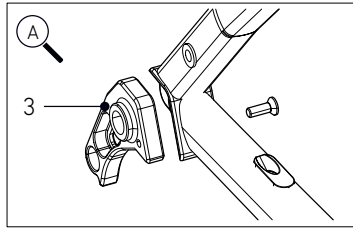

ROSE

ANY QUESTIONS?

technik@rosebikes.com

ROSE Bikes GmbH
Schersweide 4
46395 Bocholt, Germany

S N E A K

FRAME DETAILS

SNEAK FRAME DETAILS

POS.	DESCRIPTION	SPECIFICATIONS	ART. NR.
1	frame	color: chalk	2319323
		color: faded denim	2319322
1B	frame mid step	color: chalk	2319325
		color: light mint	2319324
2	fork	color: chalk	2324063
		color: faded denim	2319326
		color: light mint	2319327
3	derailleur hanger	standard	2330498
		direct mount	2297412
4	kick stand cover		2330527
5	front brake mount cover	color: chalk	2331997
		color: faded denim	2331990
		color: light mint	2331998
	kick stand screws	2x M6x20 mm	

SNEAK

FRAME DETAILS

FRAME GEOMETRY

		S	M	L	XL
SEATTUBE LENGTH [MM]	A	468	519	569	620
TOPTUBE LENGTH HORIZONTAL [MM]	B	575	590	603	615
HEAD TUBE LENGTH [MM]	C	135	155	175	202
HEAD TUBE ANGLE	D	70,5°	71°	71,5°	72°
SEAT TUBE ANGLE	E	72,5°	72,5°	72,5°	72,5°
BB DROP [MM]	F	60	60	60	60
REAR CENTER [MM] (CHAINSTAY LENGTH)	G	445	445	445	445
WHEELBASE [MM]	H	1065,9	1076,6	1084,9	1091,8
REACH [MM]	J	401	410	416	419
STACK [MM]	K	551	571	592	620
STACK TO REACH RATIO	O	1,37	1,39	1,42	1,48
FORK LENGTH [MM]	U	404,2	404,2	404,2	404,2
FORK OFFSET [MM]	P	47	47	47	47

FRAME INTERFACES

REAR WHEEL AXLE	-
REAR BRAKE MOUNT	Flatmount 160 mm
MAX Ø DISC	160 mm only!
Ø SEATPOST	30.9 mm
MAX. TIRE SIZE	700Cx47, with mud guards 700Cx42
MAX. CHAINRING SIZE	1x 46T
FRONT DERAILLEUR MOUNT	no
BOTTLE CAGE	yes, 2x
REAR RACK MOUNT	no

FORK INTERFACES

FRONT WHEEL AXLE	12 x 100 mm: ROSE Art. Nr.: 227585701
FRONT BRAKE MOUNT	Flatmount 160 mm - 180 mm
MAX Ø DISC	180 mm
MAX. TIRE SIZE	700Cx47, with mud guards 700Cx42
LOWRIDER MOUNT	not compatible
BOTTLE CAGE	yes, 2x