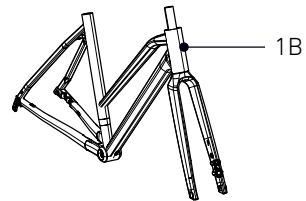

ROSE

ANY QUESTIONS?

technik@rosebikes.com

ROSE Bikes GmbH
Schersweide 4
46395 Bocholt, Germany

S N E A K

FRAME DETAILS

SNEAK FRAME DETAILS

POS.	DESCRIPTION	SPECIFICATIONS	ART. NR.
1	frame	color: chalk	2319323
		color: faded denim	2319322
1B	frame mid step	color: chalk	2319325
		color: light mint	2319324
2	fork	color: chalk	2324063
		color: faded denim	2319326
		color: light mint	2319327
3	derailleur hanger	standard	2330498
		direct mount	2297412
4	kick stand cover		2330527
5	front brake mount cover	color: chalk	2331997
		color: faded denim	2331990
		color: light mint	2331998
	kick stand screws	2x M6x20 mm	

SNEAK

FRAME DETAILS

FRAME GEOMETRY

		S	M	L	XL
SEATTUBE LENGTH [MM]	A	468	519	569	620
TOPTUBE LENGTH HORIZONTAL [MM]	B	575	590	603	615
HEAD TUBE LENGTH [MM]	C	135	155	175	202
HEAD TUBE ANGLE	D	70,5°	71°	71,5°	72°
SEAT TUBE ANGLE	E	72,5°	72,5°	72,5°	72,5°
BB DROP [MM]	F	60	60	60	60
REAR CENTER [MM] (CHAINSTAY LENGTH)	G	445	445	445	445
WHEELBASE [MM]	H	1065,9	1076,6	1084,9	1091,8
REACH [MM]	J	401	410	416	419
STACK [MM]	K	551	571	592	620
STACK TO REACH RATIO	O	1,37	1,39	1,42	1,48
FORK LENGTH [MM]	U	404,2	404,2	404,2	404,2
FORK OFFSET [MM]	P	47	47	47	47

FRAME INTERFACES

REAR WHEEL AXLE	-
REAR BRAKE MOUNT	Flatmount 160 mm
MAX Ø DISC	160 mm only!
Ø SEATPOST	30.9 mm
MAX. TIRE SIZE	700Cx47, with mud guards 700Cx42
MAX. CHAINRING SIZE	1x 46T
FRONT DERAILLEUR MOUNT	no
BOTTLE CAGE	yes, 2x
REAR RACK MOUNT	no

FORK INTERFACES

FRONT WHEEL AXLE	12 x 100 mm: ROSE Art. Nr.: 227585701
FRONT BRAKE MOUNT	Flatmount 160 mm - 180 mm
MAX Ø DISC	180 mm
MAX. TIRE SIZE	700Cx47, with mud guards 700Cx42
LOWRIDER MOUNT	not compatible
BOTTLE CAGE	yes, 2x