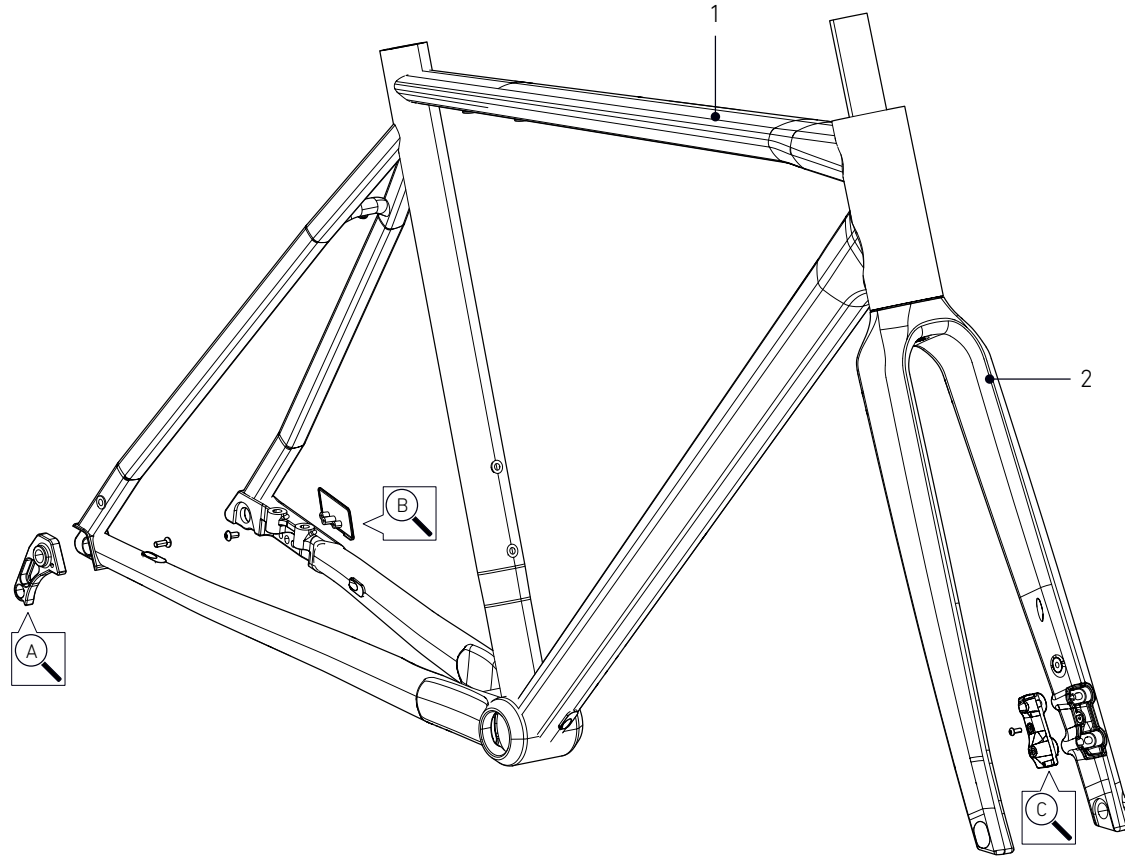

ROSE

ANY QUESTIONS?

technik@rosebikes.com

ROSE Bikes GmbH
Schersweide 4
46395 Bocholt, Germany

S N E A K

FRAME DETAILS

SNEAK FRAME DETAILS

POS.	DESCRIPTION	SPECIFICATIONS	ART. NR.
1	frame	color: chalk	2319323
		color: faded denim	2319322
1B	frame mid step	color: chalk	2319325
		color: light mint	2319324
2	fork	color: chalk	2324063
		color: faded denim	2319326
		color: light mint	2319327
3	derailleur hanger	standard	2330498
		direct mount	2297412
4	kick stand cover		2330527
5	front brake mount cover	color: chalk	2331997
		color: faded denim	2331990
		color: light mint	2331998
	kick stand screws	2x M6x20 mm	

SNEAK

FRAME DETAILS

FRAME GEOMETRY

		S	M	L	XL
SEATTUBE LENGTH [MM]	A	468	519	569	620
TOPTUBE LENGTH HORIZONTAL [MM]	B	575	590	603	615
HEAD TUBE LENGTH [MM]	C	135	155	175	202
HEAD TUBE ANGLE	D	70,5°	71°	71,5°	72°
SEAT TUBE ANGLE	E	72,5°	72,5°	72,5°	72,5°
BB DROP [MM]	F	60	60	60	60
REAR CENTER [MM] (CHAINSTAY LENGTH)	G	445	445	445	445
WHEELBASE [MM]	H	1065,9	1076,6	1084,9	1091,8
REACH [MM]	J	401	410	416	419
STACK [MM]	K	551	571	592	620
STACK TO REACH RATIO	O	1,37	1,39	1,42	1,48
FORK LENGTH [MM]	U	404,2	404,2	404,2	404,2
FORK OFFSET [MM]	P	47	47	47	47

FRAME INTERFACES

REAR WHEEL AXLE	-
REAR BRAKE MOUNT	Flatmount 160 mm
MAX Ø DISC	160 mm only!
Ø SEATPOST	30.9 mm
MAX. TIRE SIZE	700Cx47, with mud guards 700Cx42
MAX. CHAINRING SIZE	1x 46T
FRONT DERAILLEUR MOUNT	no
BOTTLE CAGE	yes, 2x
REAR RACK MOUNT	no

FORK INTERFACES

FRONT WHEEL AXLE	12 x 100 mm: ROSE Art. Nr.: 227585701
FRONT BRAKE MOUNT	Flatmount 160 mm - 180 mm
MAX Ø DISC	180 mm
MAX. TIRE SIZE	700Cx47, with mud guards 700Cx42
LOWRIDER MOUNT	not compatible
BOTTLE CAGE	yes, 2x